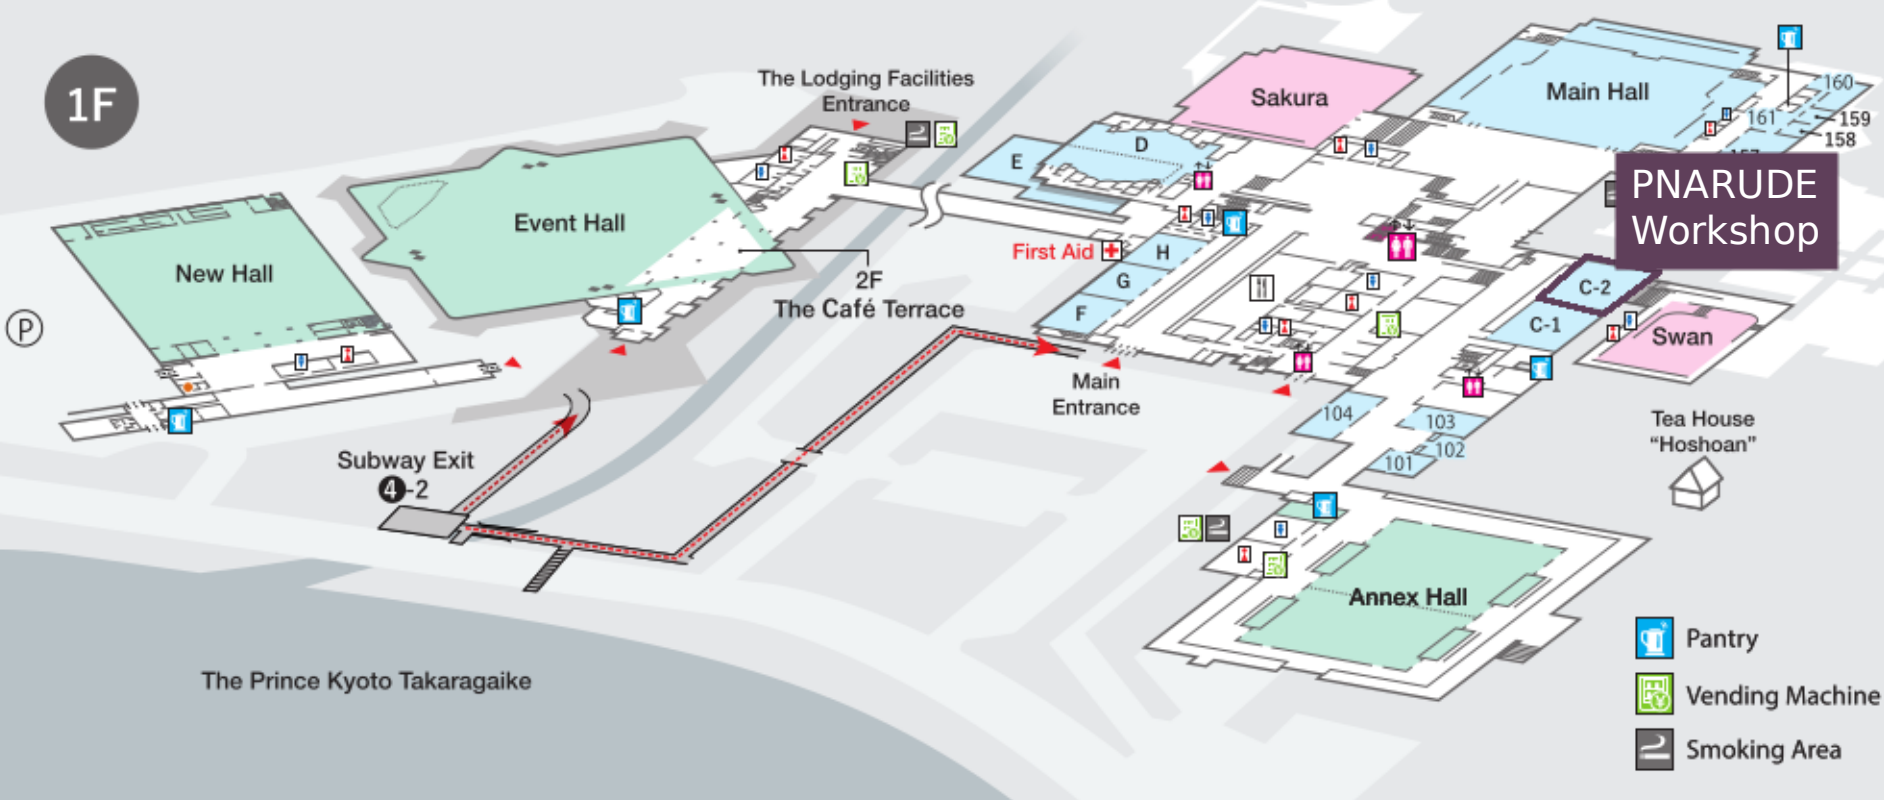

1F

PNARUDE Workshop

-  Pantry
-  Vending Machine
-  Smoking Area

The Prince Kyoto Takaragaike